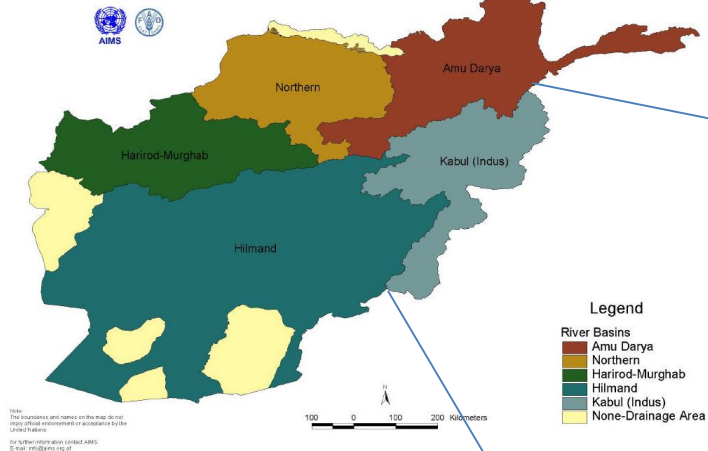

A Glance at Kabul River Basin Through IWRM Spiral

Basin Wise Afghanistan Map

River Basins Map of Afghanistan

Some Features

Catchment Area (Sq Km)	76908
Population (% of country)	35
Population Density	93

Kabul River Basin and Tributaries

Major tributaries

Kunar, Logar, Kabul and Panjsher

Comparison with other Basin