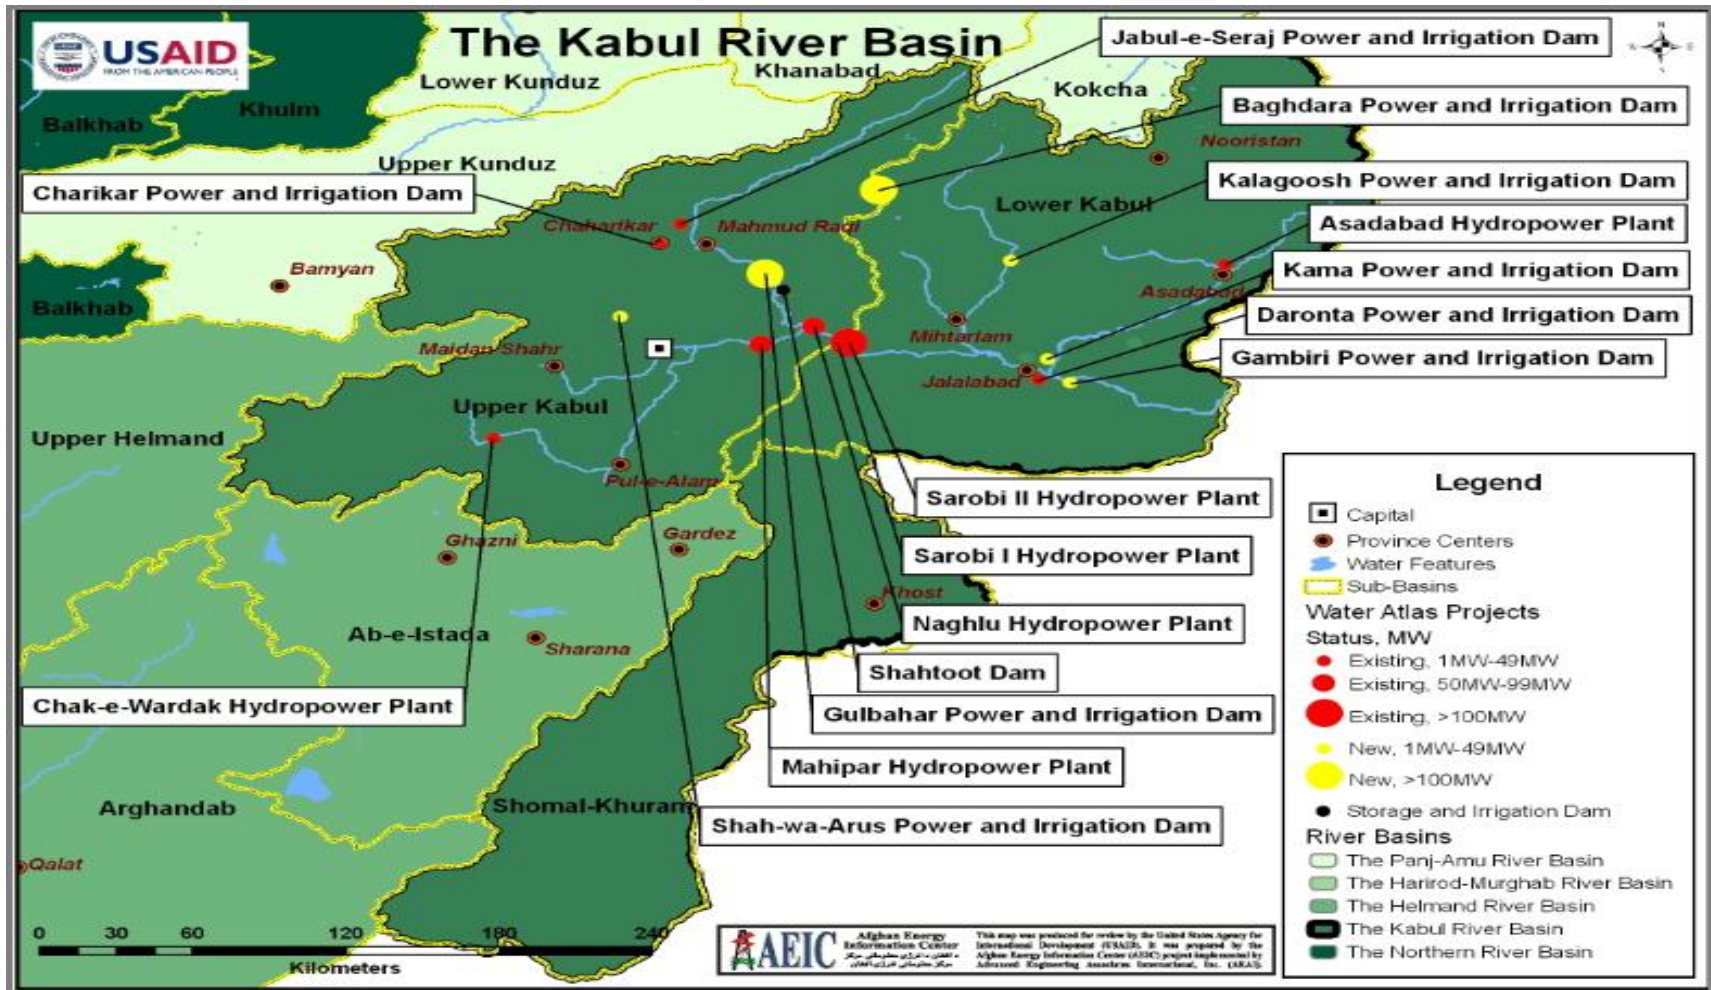

A Glance at Kabul River Basin Through IWRM Spiral

Basin Wise Afghanistan Map

River Basins Map of Afghanistan

Some Features

Catchment Area (Sq Km)	76908
Population (% of country)	35
Population Density	93

Kabul River Basin and Tributaries

Major tributaries

Kunar, Logar, Kabul and Panjsher

Comparison with other Basin