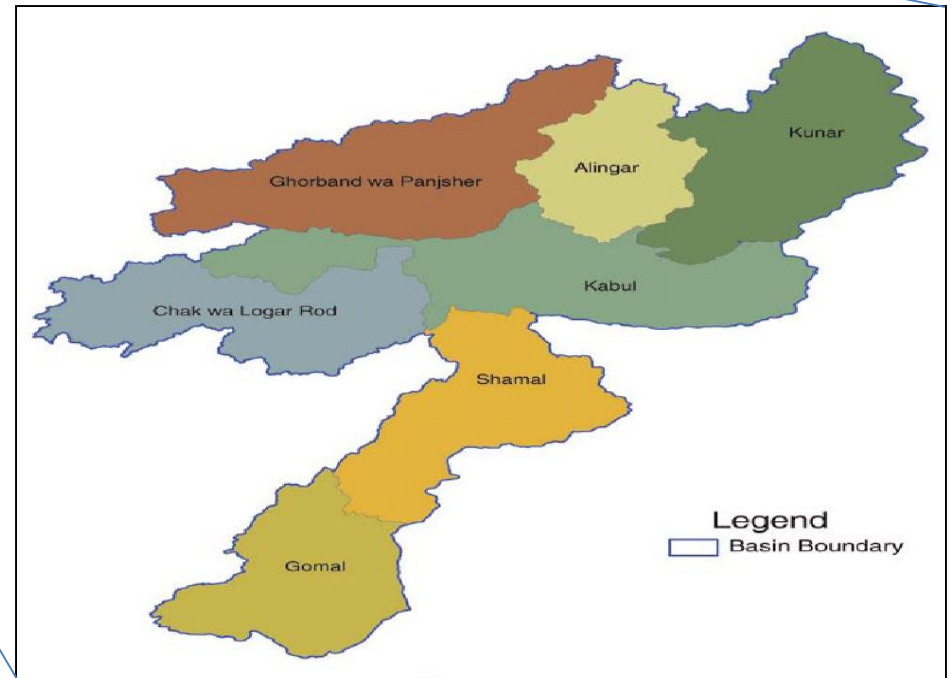

A Glance at Kabul River Basin Through IWRM Spiral

Basin Wise Afghanistan Map

River Basins Map of Afghanistan

Some Features

Catchment Area (Sq Km)	76908
Population (% of country)	35
Population Density	93

Kabul River Basin and Tributaries

Major tributaries

Kunar, Logar, Kabul and Panjsher

Comparison with other Basin